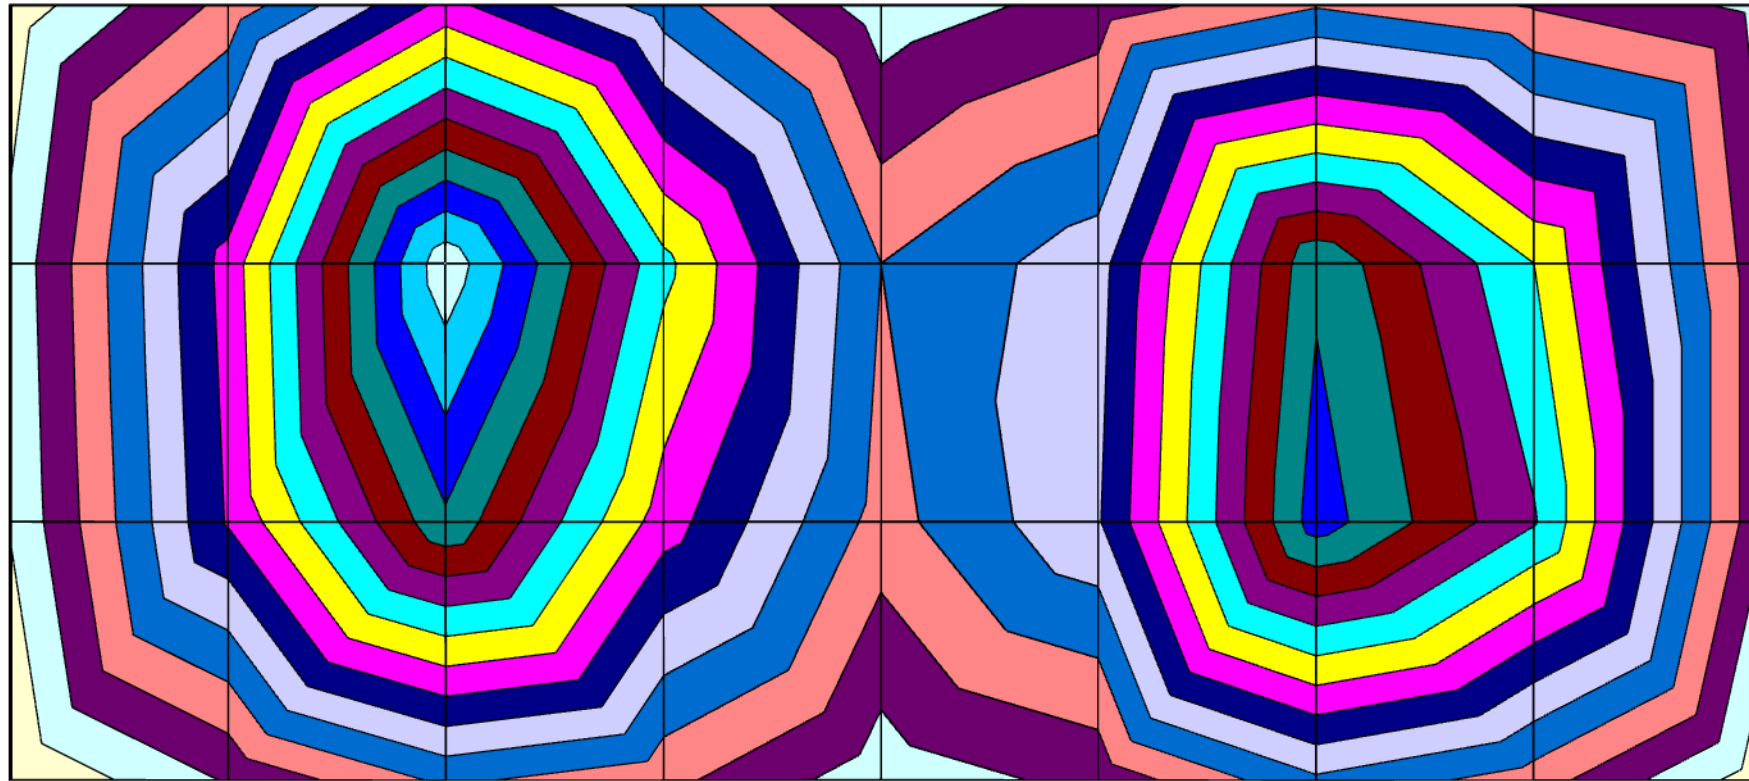

Marine White AQB1000 & Reef White AQB1000 @ 600mm in salt water

Marine White AQB1000 & Reef White AQB1000 @ 500mm in salt water

Marine White AQB1000 & Reef White AQB1000 @ 400mm in salt water

Marine White AQB1000 & Reef White AQB1000 @ 300mm in salt water

0-10	10-20	20-30	30-40	40-50	50-60	60-70	70-80	80-90	90-100	100-110	110-120
120-130	130-140	140-150	150-160	160-170	170-180	180-190	190-200	200-210	210-220	220-230	230-240
240-250	250-260	260-270	270-280	280-290	290-300	300-310	310-320	320-330	330-340	340-350	350-360

Marine White AQB1000 & Reef White AQB1000 @ 200mm in salt water