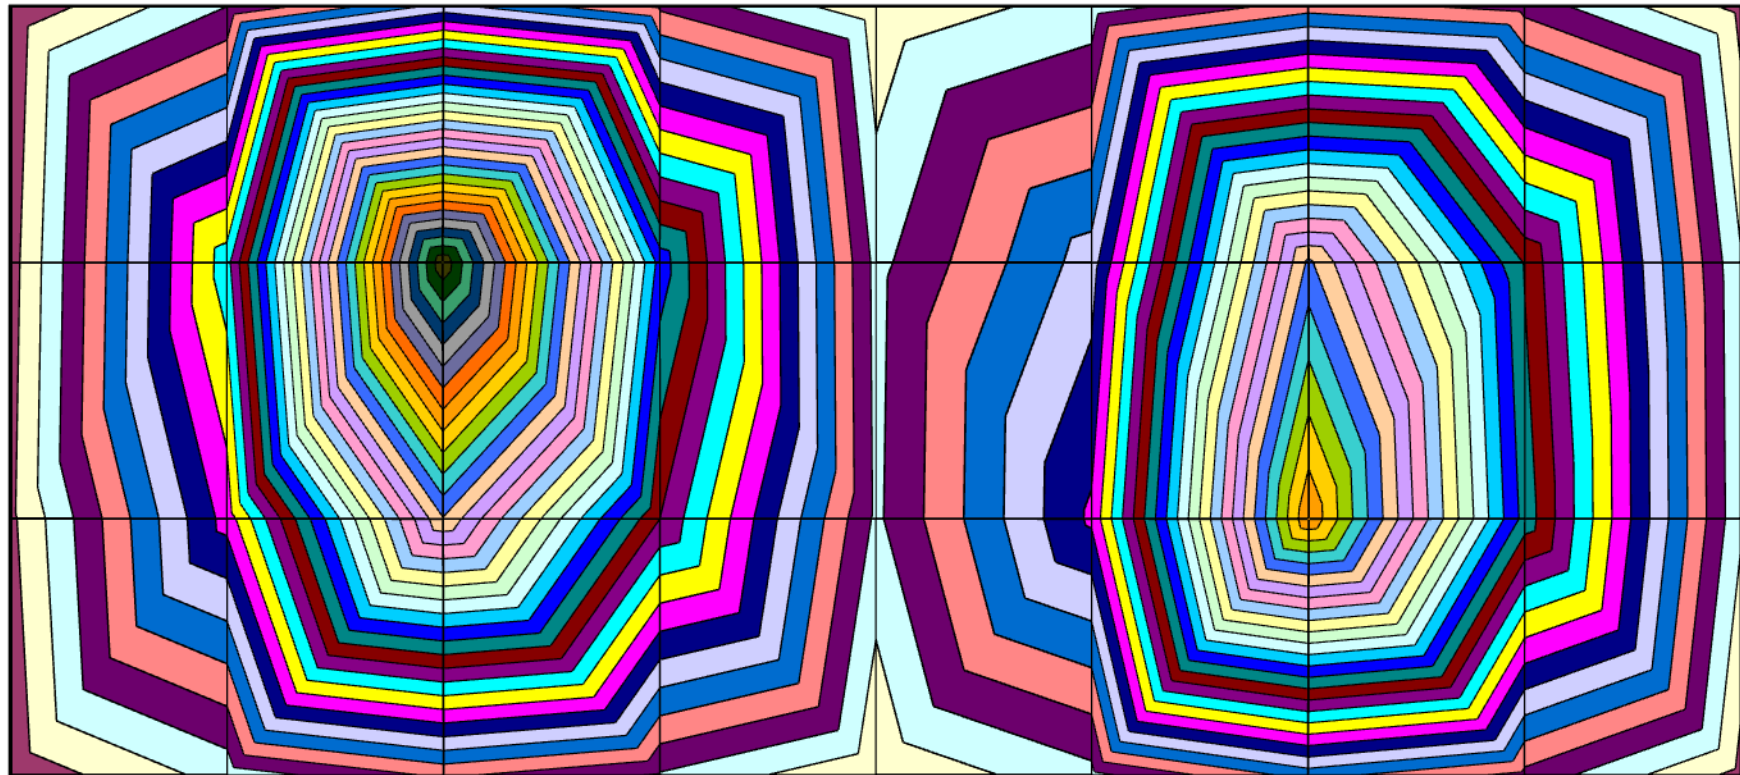

Marine White AQB1000 & Reef White AQB1000 @ 600mm in salt water

Marine White AQB1000 & Reef White AQB1000 @ 500mm in salt water

Marine White AQB1000 & Reef White AQB1000 @ 400mm in salt water

Marine White AQB1000 & Reef White AQB1000 @ 300mm in salt water

0-10	10-20	20-30	30-40	40-50	50-60	60-70	70-80	80-90	90-100	100-110	110-120
120-130	130-140	140-150	150-160	160-170	170-180	180-190	190-200	200-210	210-220	220-230	230-240
240-250	250-260	260-270	270-280	280-290	290-300	300-310	310-320	320-330	330-340	340-350	350-360

Marine White AQB1000 & Reef White AQB1000 @ 200mm in salt water