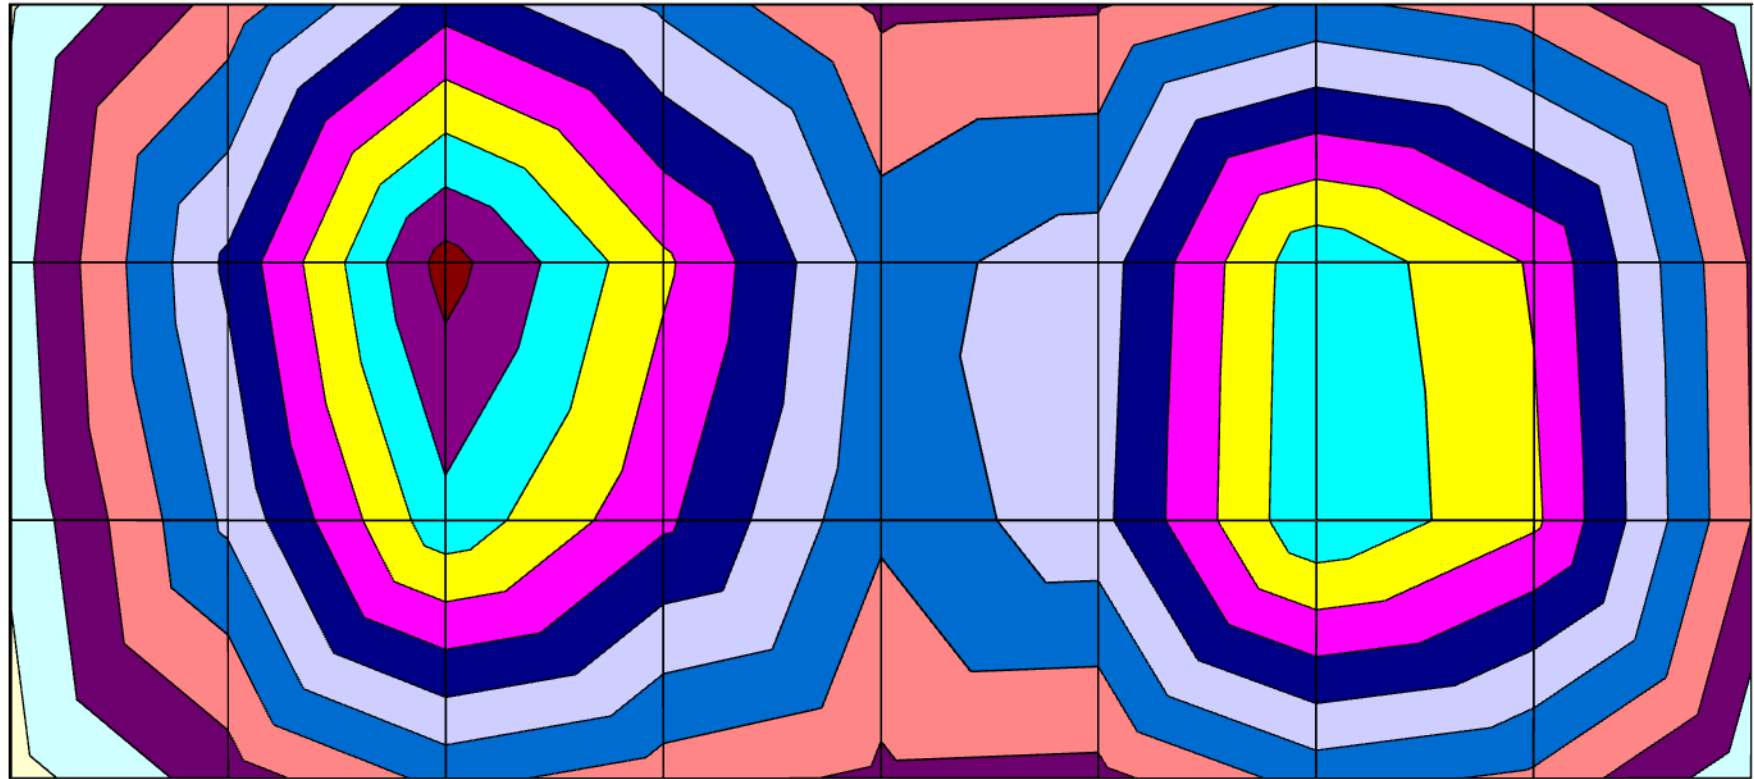

Marine White AQB1000 & Reef White AQB1000 @ 600mm in salt water

Marine White AQB1000 & Reef White AQB1000 @ 500mm in salt water

Marine White AQB1000 & Reef White AQB1000 @ 400mm in salt water

Marine White AQB1000 & Reef White AQB1000 @ 300mm in salt water

0-10	10-20	20-30	30-40	40-50	50-60	60-70	70-80	80-90	90-100	100-110	110-120
120-130	130-140	140-150	150-160	160-170	170-180	180-190	190-200	200-210	210-220	220-230	230-240
240-250	250-260	260-270	270-280	280-290	290-300	300-310	310-320	320-330	330-340	340-350	350-360

Marine White AQB1000 & Reef White AQB1000 @ 200mm in salt water