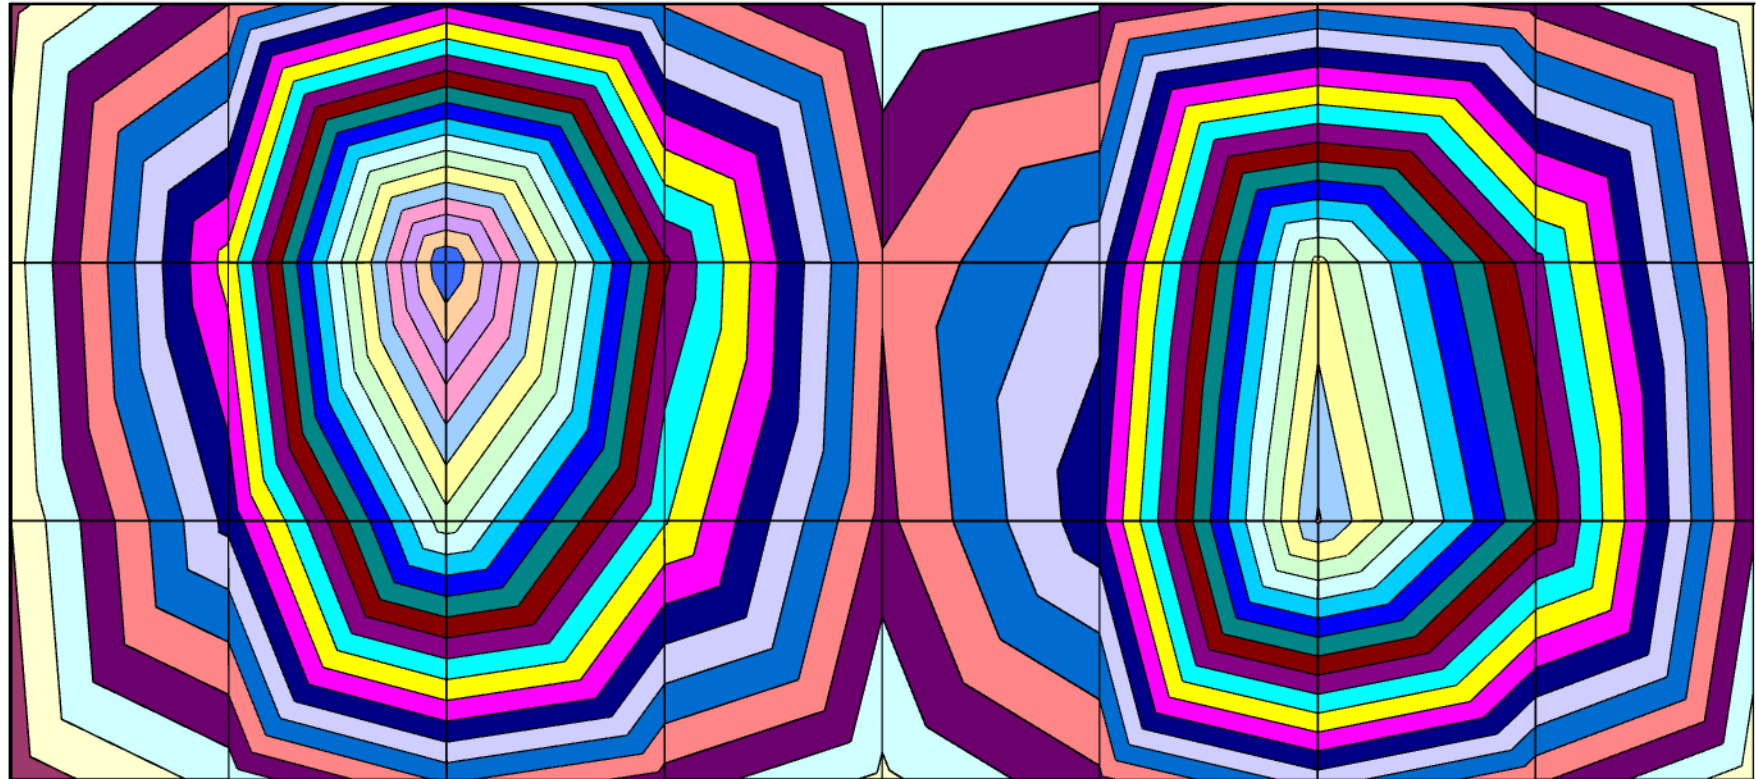

Marine White AQB1000 & Reef White AQB1000 @ 600mm in salt water

Marine White AQB1000 & Reef White AQB1000 @ 500mm in salt water

Marine White AQB1000 & Reef White AQB1000 @ 400mm in salt water

Marine White AQB1000 & Reef White AQB1000 @ 300mm in salt water

0-10	10-20	20-30	30-40	40-50	50-60	60-70	70-80	80-90	90-100	100-110	110-120
120-130	130-140	140-150	150-160	160-170	170-180	180-190	190-200	200-210	210-220	220-230	230-240
240-250	250-260	260-270	270-280	280-290	290-300	300-310	310-320	320-330	330-340	340-350	350-360

Marine White AQB1000 & Reef White AQB1000 @ 200mm in salt water