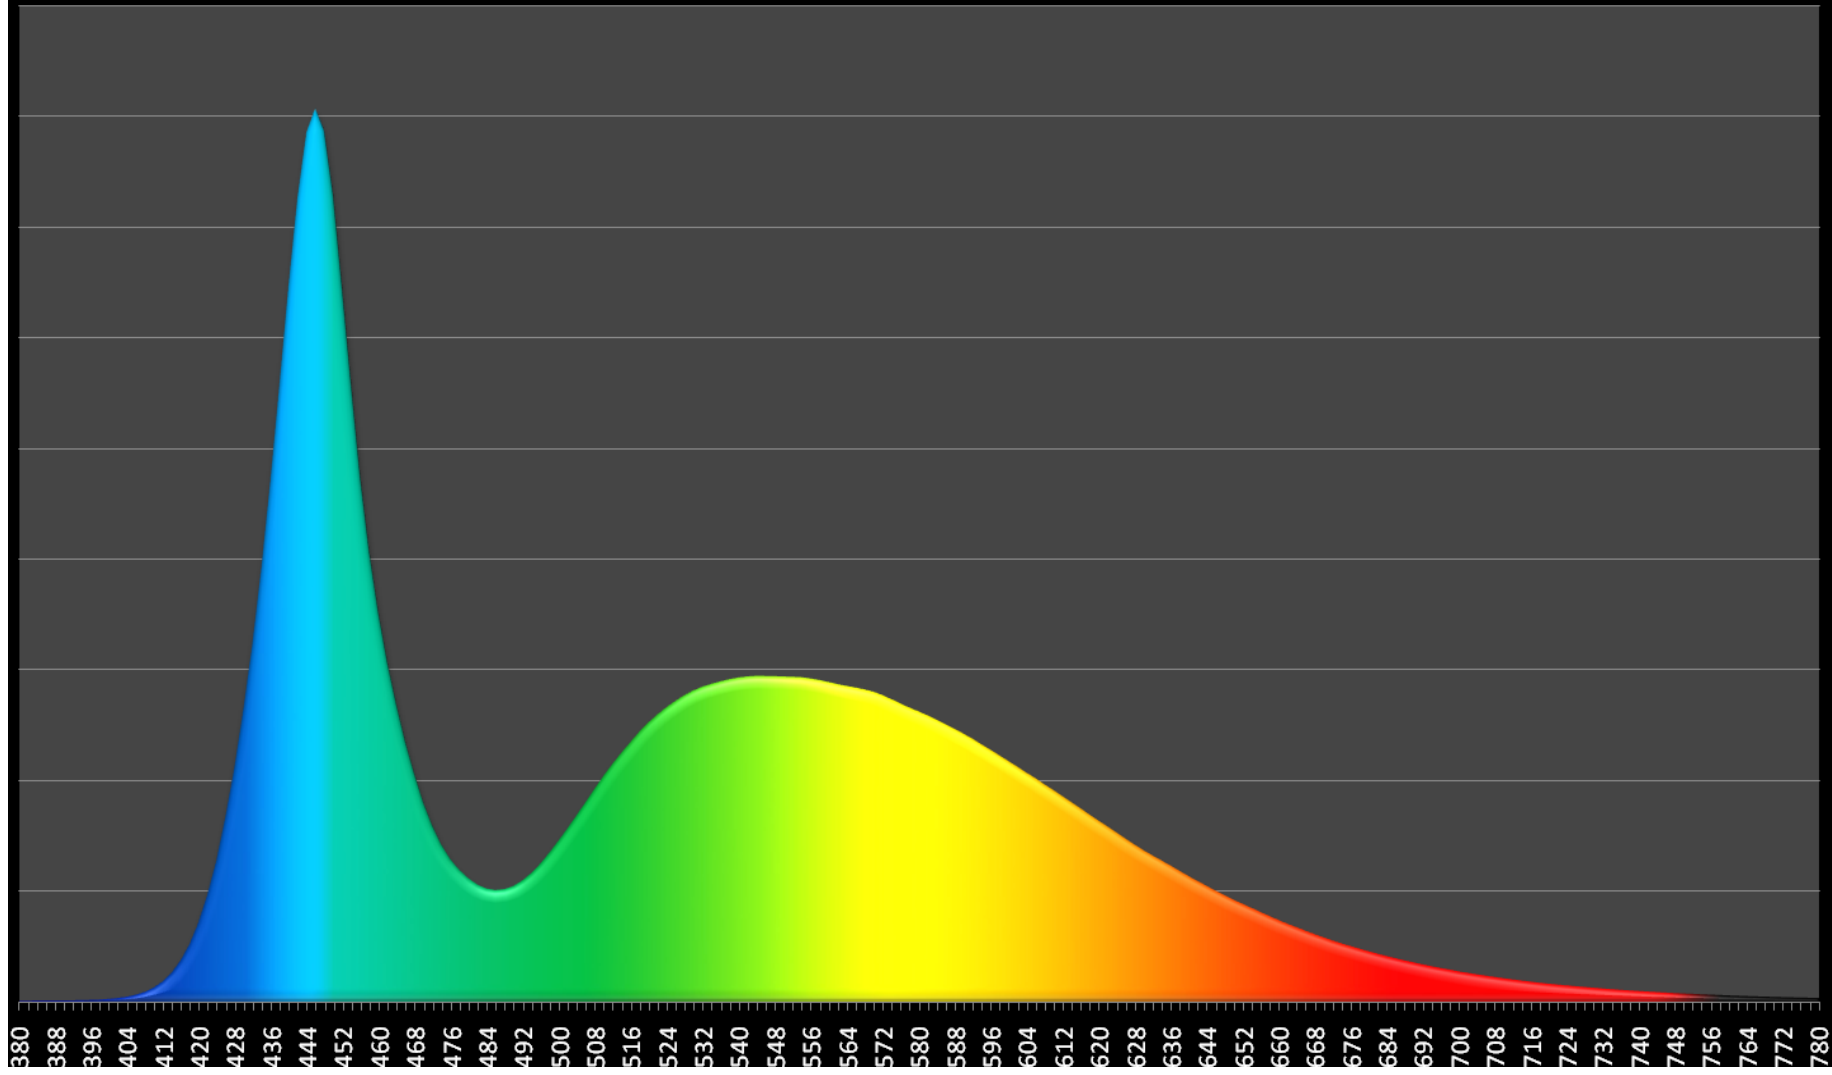

# Spectrum of Marine White LED

# Spectrum of Reef Blue LED